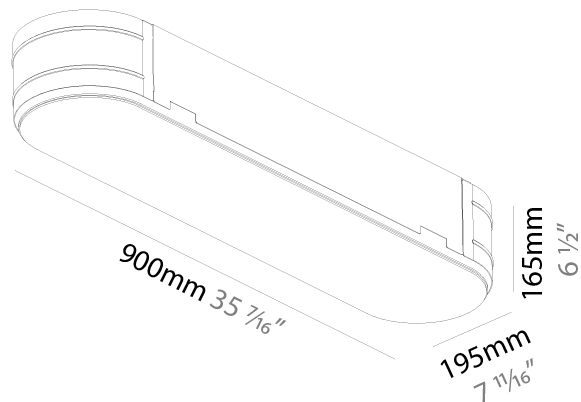

GENERAL

Series: Smoothy
Subseries: Smoothline
Partner: Prolicht
Division: Architectural
Installation: Trimless
Product Type: Ceiling Recessed
Mounting Location: Ceiling
Light Distribution: Direct

PHYSICAL

Shape: Oval
Length (mm): 900
Length (in): 35 7/16
Width (mm): 195
Width (in): 7 11/16
Depth (mm): 165
Depth (in): 6 1/2
Ceiling Thickness (mm): 10 / 12.5 / 15 / 25 / 30
Ceiling Thickness (in): 3/8 or 1/2 or 9/16 or 1 or 1 3/16
Min. Recessing Depth (mm): 180
Min. Recessing Depth (in): 7 1/16
Weight (kg): 5.756
Weight (lbs): 12.66
Diffuser: PMMA - Opal
Fixture Material: Extruded Aluminum / Steel
Cut-out Measurements: 935mm / 36 15/16" x 230mm / 9 1/16"
Upon Request: Unique Sizes Unique Ceiling Thickness Unique Mounting Depth Spot Inserts

ELECTRICAL

Lamp Type: LED (Zhaga Standard)
Input Wattage (W): 31.5
Total Output Wattage (W): 27
Dimming: [Tri-Mode (Non-Dimming and Phase Dimming (120Vac only) and 0-10V Dimming)](#)
Driver Included: Yes
Driver Location: Integrated
Driver Type: Constant Current - Universal
Driver Class: Class 2
Input Voltage (V): 120 - 277
Constant Current (MA): 500

LED

[Color Temperature (°K): 3000 / 4000](#)
Max. Delivered Lumen (lm): 2340 / 2570
CRI: >80 CRI
Lamp Life (hrs): 50000
Upon Request: Other CCT available

OPTICAL

RATINGS AND CERTIFICATIONS

Certified By: Certified for North American Standards
IP rating: IP20

PROJECT
TYPE
SPECIFIER
QUANTITY
DATE

935mm x 230mm
36 13/16" x 9 1/16"

10 | 12 1/2 | 15 | 25 | 30mm
3/8" | 1/2" | 9/16" | 1" | 3/16"