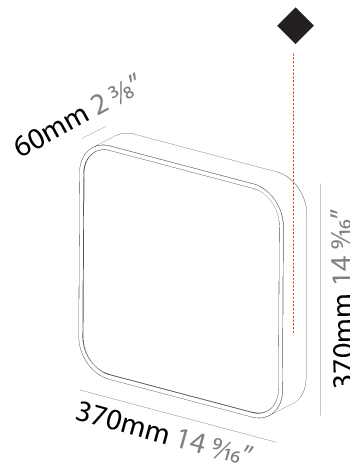

GENERAL

Series: Smoothy
Subseries: Smoothy Flat
Partner: Prolicht
Division: Architectural
Installation: Surface
Product Type: Ceiling Surface
Mounting Location: Ceiling
Light Distribution: Direct

PHYSICAL

Shape: Square
Length (mm): 370
Length (in): 14 9/16
Height (mm): 370
Depth (mm): 60
Height (in): 14 9/16
Depth (in): 2 3/8
Weight (kg): 3.16
Weight (lbs): 6.94
Diffuser: PMMA - Opal
Fixture Finish: SSR / BKV / CWI / CRY / HAB / UFT / ITA / RUA / FTG / MYG / LOD / PUS / FRO / FUP / KIA / POP / BLS / SPG / MEY / GOH / CHC / COM / ABZ / JAG / OBR / MOS / ROR
Fixture Material: Extruded Aluminum / Steel

ELECTRICAL

Lamp Type: LED (Zhaga Standard)
Input Wattage (W): 13.2
Total Output Wattage (W): 12
Dimming: Non-Dimmable
Driver Included: Yes
Driver Location: Integrated
Driver Type: Constant Current - Universal
Driver Class: Class 2
Input Voltage (V): 120 - 277
Constant Current (MA): 350
Upon Request: (Not included - see components) Integral: 0-10Vdc dimming / Phase dimming 120Vac only

LED

Color Temperature (°K): 3000 / 4000
Max. Delivered Lumen (lm): 1200 / 1250
CRI: >80 CRI
Lamp Life (hrs): 50000
Upon Request: Other CCT available

OPTICAL

RATINGS AND CERTIFICATIONS

Certified By: Certified for North American Standards
IP rating: IP20