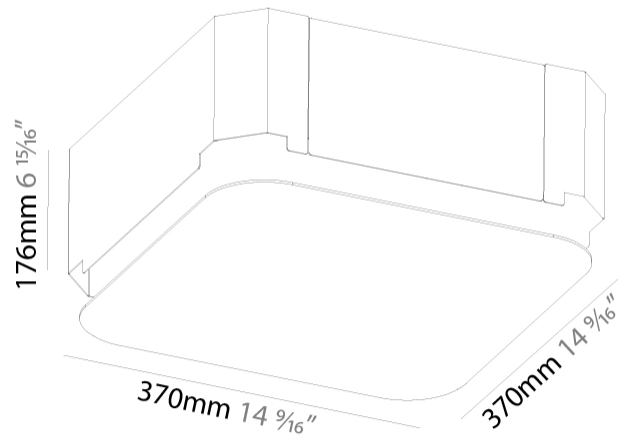

PHYSICAL

Shape: Square
Length (mm): 370
Length (in): 14 9/16
Width (mm): 370
Width (in): 14 9/16
Depth (mm): 176
Depth (in): 6 15/16
Ceiling Thickness (mm): 10 / 12.5 / 15 / 25 / 30
Ceiling Thickness (in): 3/8 or 1/2 or 9/16 or 1 or 1 3/16
Min. Recessing Depth (mm): 200
Min. Recessing Depth (in): 7 7/8
Weight (kg): 4.236
Weight (lbs): 9.32
Diffuser: PMMA - Opal
Fixture Material: Extruded Aluminum / Steel
Cut-out Measurements: 405mm / 15 15/16" x 405mm 15 15/16"
Upon Request: Unique Sizes Unique Ceiling Thickness Unique Mounting Depth Spot Inserts

ELECTRICAL

Lamp Type: LED (Zhaga Standard)
Input Wattage (W): 13.2
Total Output Wattage (W): 12.4
Dimming: Non-Dimmable
Driver Included: Yes
Driver Location: Integrated
Driver Type: Constant Current - Universal
Driver Class: Class 2
Input Voltage (V): 120 - 277
Constant Current (MA): 350
Upon Request: (Not included - see components) Integral: 0-10Vdc dimming / Phase dimming 120Vac only

LED

Color Temperature (°K): 3000 / 4000
Max. Delivered Lumen (lm): 1090 / 1130
CRI: >80 CRI
Efficiency (%): 0.804
Lamp Life (hrs): 50000
Upon Request: Other CCT available

OPTICAL

RATINGS AND CERTIFICATIONS

Certified By: Certified for North American Standards
IP rating: IP20

PROJECT
TYPE
SPECIFIER
QUANTITY
DATE