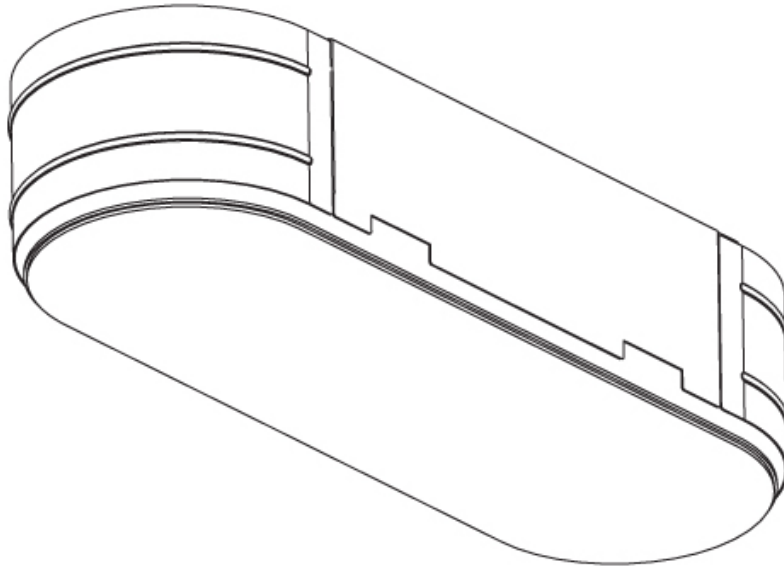

A37514-

PROJECT	_____
TYPE	_____
SPECIFIER	_____
QUANTITY	_____
DATE	_____